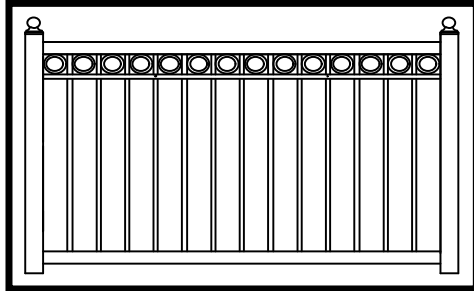

Closed Top with Rings

4" spacing 3 Rail

6' & 8' Sections

BLACK VINYL FENCE

BSL 72-74-78

Routed Fence Sections / Post / Additional Material Costs

FENCE SECTION / POST

Product No.	Description - 4 Foot	3 Rail
48BSL72-6	Section 3/4x3/4 pickets	4' x 69 1/4"
48BSL72-8	Section 3/4x3/4 pickets	4' x 96"
48BSL72-1-6	Section 1x1 pickets	4' x 69 1/4"
48BSL72-1-8	Section 1x1 pickets	4' x 96"
BP4466	Post	4" x 4" x 78"
BP3366	Post	3" x 3" x 78"
AGP446	Alum Gate Post Stiff	4" x 4" x 72"
AGP336	Alum Gate Post Stiff	3" x 3" x 72"
WGAF5048	Walk Gate w/Alum Frame	50" x 48"
DDGAF9648	Double Drive Gate w/Alum Frame	96" x 48"

Fence Section Includes:

- Bottom Rail
- Top/Middle Rails
- Pickets
- Black Screws
- U Stiffener
- Rings

Product No.	Description- 5 Foot	4 Rail
60BSL74-6	Section 3/4x3/4 pickets	5' x 69 1/4"
60BSL74-8	Section 3/4x3/4 pickets	5' x 96"
60BSL74-1-6	Section 1x1 pickets	5' x 69 1/4"
60BSL74-1-8	Section 1x1 pickets	5' x 96"
BP4476	Post	4" x 4" x 90"
BP3376	Post with Insert	3" x 3" x 90"
AGP447	Alum Gate Post Stiff	4" x 4" x 84"
AGP337	Alum Gate Post Stiff	
WGAF5060	Walk Gate w/Alum Frame	50" x 60"
DDGAF9660	Double Drive Gate w/Alum Frame	96" x 60"

NOTES

- Fence Sections Routed Only
- Unassembled
- Top / Middle Rails Routed
- Both Sides For Pickets
- Bottom Rail Routed
- One Side For Pickets
- Fence Posts & Caps
- Sold Separately
- Aluminum Insert Recommended
- For Gate Post
- All Gates are Unassembled and
- Include Standard Black
- Hardware & Latch
- Some Assembly Required