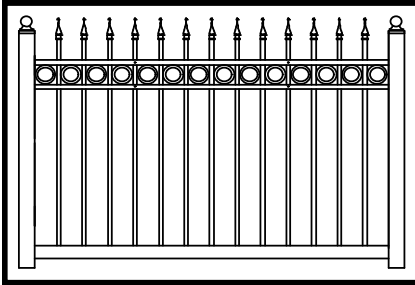

Straight Top with Rings

4" spacing 3 Rail

6' Sections

Fence Section Includes:

- Bottom Rail
- Top/Middle Rails
- Pickets
- Spear Picket Tops
- Black Screws
- U Stiffener
- Rings

NOTES

- Fence Sections Routed Only
- Unassembled
- Top / Middle Rails Routed
- Both Sides For Pickets
- Bottom Rail Routed
- One Side For Pickets
- Fence Posts & Caps
- Sold Separately
- Aluminum Insert Recommended
- For Gate Post
- All Gates are Unassembled and
- Include Standard Black
- Hardware & Latch
- Some Assembly Required

Posts:

(When ordering please specify quantity of each post)

- Line Post, Corner Post,
- End Post and Three Way Post

FREIGHT CHARGES

Please call toll free number listed below

SHOP DRAWING

See BSL70-73-75

BLACK VINYL FENCE

BSL 70-73-75

Routed Fence Sections / Post / Additional Material Costs

FENCE SECTION / POST

Product No. Description - 4 Foot 3 Rail

48BSL70-6	Section 3/4x3/4 pickets	4' x 69 1/4"
48BSL70-1-6	Section 1x1 pickets	4' x 69 1/4"
BP4466	Post	4" x 4" x 78"
BP3366	Post	3" x 3" x 78"
AGP446	Alum Gate Post Stiff	4" x 4" x 72"
AGP336	Alum Gate Post Stiff	3' x 3' x 72"
WGAF5048	Walk Gate w/Alum Frame	50" x 48"
DDGAF9648	Double Drive w/Alum Frame	96" x 48"