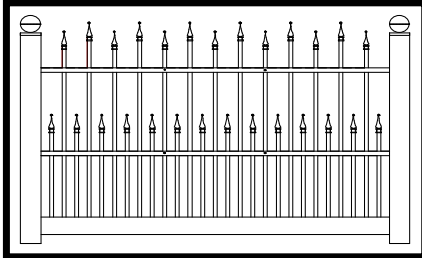

Alternating Top

4" spacing 3 Rail

6' Sections

Fence Section Includes:

- Bottom Rail
- Top/Middle Rails
- Pickets
- Spear Picket Tops
- Black Screws
- U Stiffener

NOTES

- Fence Sections Routed Only
- Unassembled
- Top / Middle Rails Routed
- Both Sides For Pickets
- Bottom Rail Routed
- One Side For Pickets
- Fence Posts & Caps
- Sold Separately
- Aluminum Insert Recommended
- For Gate Post
- All Gates Are Unassembled
- and Include Standard Black
- Hardware & Latch
- Some Assembly Required

Posts:

(When ordering please specify quantity of each post)

- Line Post, Corner Post,
- End Post and Three Way Post

FREIGHT CHARGES

Please call toll free number listed below

SHOP DRAWING

See BSL40-43-46

BLACK VINYL FENCE

BSL 40-43-46

Routed Fence Sections / Post / Additional Material Costs

FENCE SECTION / POST

Product No. Description - 4 Foot 3 Rail

48BSL40-6	Section 3/4x3/4 pickets	4' x 69 1/4"
48BSL40-1-6	Section 1x1 pickets	4' x 69 1/4"
BP4466	Post	4" x 4" x 78"
BP3366	Post	3" x 3" x 78"
AGP446	Alum Gate Post Stiff	4" x 4" x 72"
AGP336	Alum Gate Post Stiff	3" x 3" x 72"
WGAF5048	Walk Gate w/Alum Frame	50" x 48"
DDGAF9648	Double Drive w/Alum Frame	96" x 48"