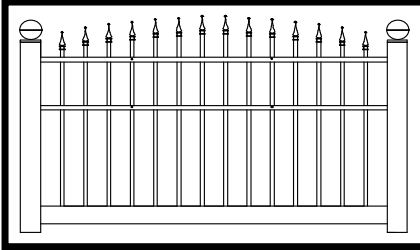

Scallop-Over

4" spacing 3 Rail

6' Sections

Fence Section Includes:

- Bottom Rail
- Top/Middle Rails
- Pickets
- Spear Picket Tops
- Black Screws
- U Stiffener

NOTES

- Fence Sections Routed Only
- Unassembled
- Top / Middle Rails Routed
- Both Sides For Pickets
- Bottom Rail Routed
- One Side For Pickets
- Fence Posts & Caps
- Sold Separately
- Aluminum Insert Recommended
- For Gate Post
- All Gates Are Unassembled and include standard black Hardware & Latch
- Some Assembly Required

Posts:

(When ordering please specify quantity of each post)

- Line Post, Corner Post,
- End Post and Three Way Post

FREIGHT CHARGES

Please call toll free number listed below

SHOP DRAWING

See BSL31-33-36

BLACK VINYL FENCE

BSL 31-33-36

Routed Fence Sections / Post / Additional Material Costs

FENCE SECTION / POST

Product No. Description - 4 Foot 3 Rail

48BSL31-6	Section 3/4x3/4 pickets	4' x 69 1/4"
48BSL31-1-6	Section 1x1 pickets	4' x 69 1/4"
BP4466	Post	4" x 4" x 78"
BP3366	Post	3" x 3" x 78"
AGP446	Alum Gate Post Stiff	4" x 4" x 72"
AGP336	Alum Gate Post Stiff	3" x 3" x 72"
WGAF5048	Walk Gate w/Alum Frame	50" x 48"
DDGAF9648	Double Drive w/Alum Frame	96" x 48"