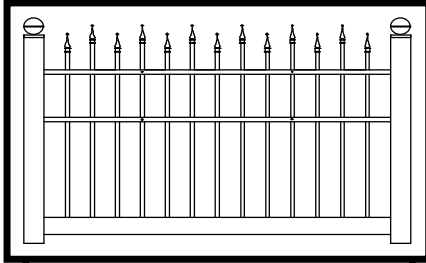

Alternating Top

4" spacing 3 Rail

6' Sections

Fence Section Includes:

Bottom Rail
Top/Middle Rails
Pickets
Spear Picket Tops
Black Screws
U Stiffener

NOTES

Fence Sections Routed Only
Unassembled
Top / Middle Rails Routed
Both Sides For Pickets
Bottom Rail Routed
One Side For Pickets
Fence Posts & Caps
Sold Separately
Aluminum Insert Recommended
For Gate Post
All Gates are Unassembled
and Include Standard Black
Hardware & Latch
Some Assembly Required

Posts:

(When ordering please
specify quantity of each post)
Line Post, Corner Post,
End Post and Three Way Post

FREIGHT CHARGES

Please call toll free number listed below

SHOP DRAWING

See BSL10-13-17

BLACK VINYL FENCE

BSL 10-13-17

Routed Fence Sections / Post / Additional Material Costs

FENCE SECTION / POST

Product No. Description - 4 Foot 3 Rail

| | | |
|-------------|---------------------------|---------------|
| 48BSL10-6 | Section 3/4x3/4 pickets | 4' x 69 1/4" |
| 48BSL10-1-6 | Section 1x1 pickets | 4' x 69 1/4" |
| BP4466 | Post | 4" x 4" x 78" |
| BP3366 | Post | 3" x 3" x 78" |
| AGP446 | Alum Gate Post Stiff | 4' x 4' x 72" |
| AGP336 | Alum Gate Post Stiff | 3' x 3" x 72" |
| WGAF5048 | Walk Gate w/Alum Frame | 50" x 48" |
| DDGAF9648 | Double Drive w/Alum Frame | 96" x 48" |