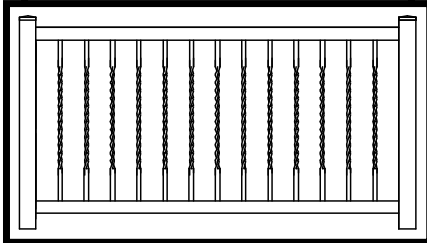

Twisted Pickets

4" spacing 2 & 4 Rail

6' & 8' Sections

**Fence Section Includes:**

- Bottom Rail
- Top/Middle Rails
- Pickets
- Spear Picket Tops
- Black Screws
- U Stiffener

**NOTES**

- Fence Sections Routed Only
- Unassembled
- Top / Middle Rails Routed
- Both Sides For Pickets
- Bottom Rail Routed
- One Side For Pickets
- Fence Posts & Caps
- Sold Separately
- Aluminum Insert Recommended
- For Gate Post
- All Gates are Unassembled and
- Include Standard Black
- Hardware & Latch
- Some Assembly Required

**Posts:**  
**(When ordering please specify quantity of each post)**  
 Line Post, Corner Post,  
 End Post and Three Way Post

**FREIGHT CHARGES**

Please call toll free number listed below

**SHOP DRAWING**